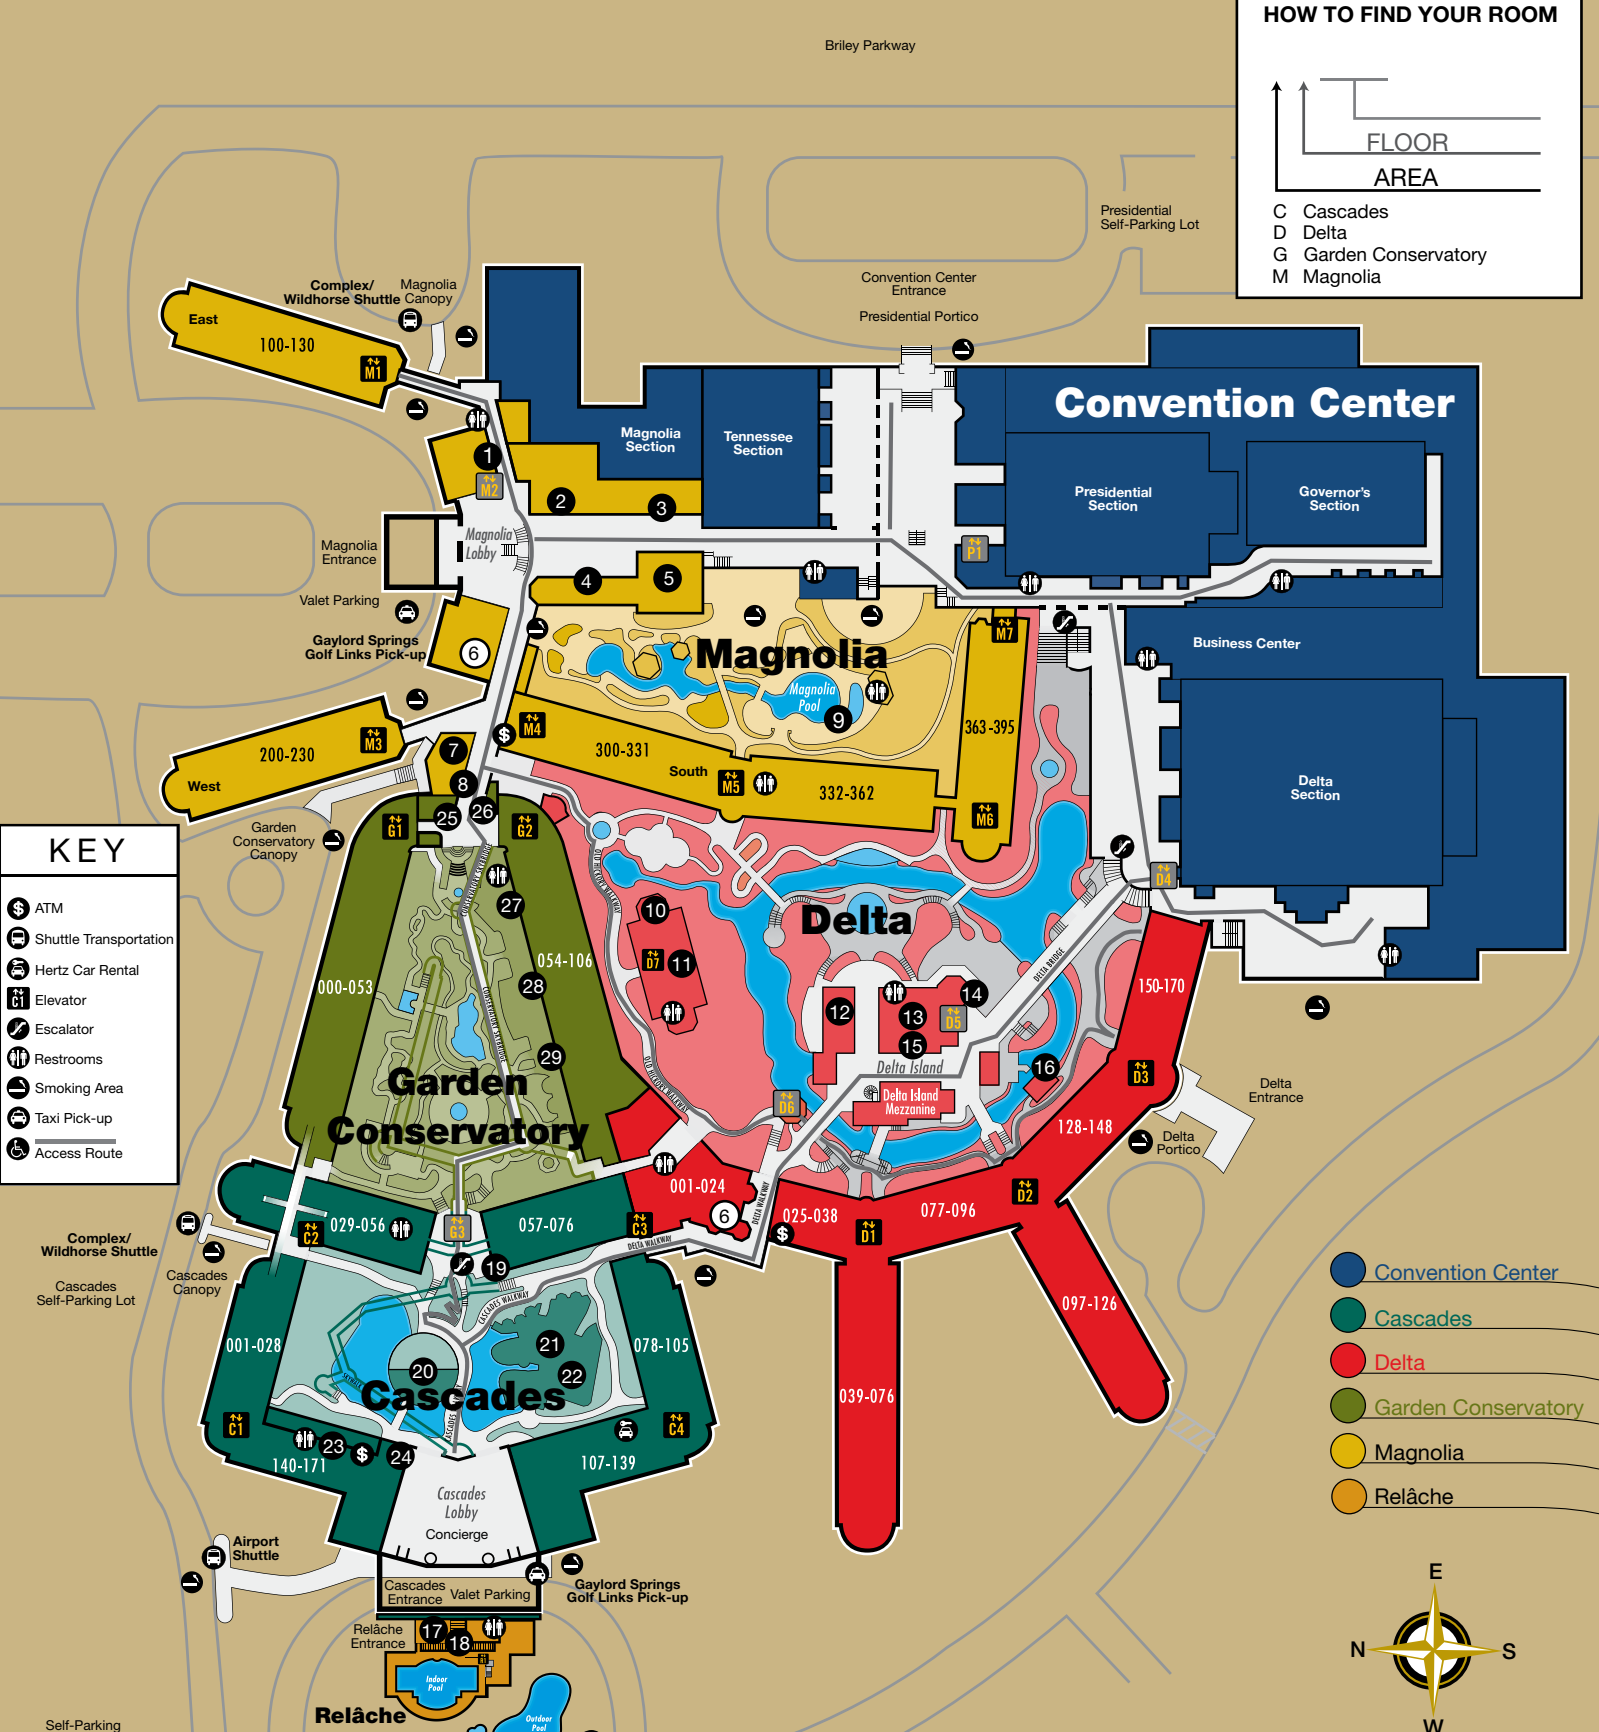

HOW TO FIND YOUR ROOM

- C Cascades
- D Delta
- G Garden Conservatory
- M Magnolia

KEY

- ATM
- Shuttle Transportation
- Hertz Car Rental
- Elevator
- Escalator
- Restrooms
- Smoking Area
- Taxi Pick-up
- Access Route

- Convention Center
- Cascades
- Delta
- Garden Conservatory
- Magnolia
- Relâche

DINING

- 3 Findley's Irish Pub
- 5 Jack Daniel's*
- 11 Old Hickory Steakhouse
- 21 Cascades American Café
- 22 Wasabi's (Sushi Bar)
- 27 Ravello (Italian)
- 29 Solario (Mexican)

QUICK EATS

- 12 Paisano's Pizzeria & Vino
- 13 Häagen-Dazs
- 14 Stax (Burgers)
- 24 Cocoa Bean
- 25 Christie Cookies
- 26 Conservatory Café

NIGHTLIFE

- 2 Fuse
- 3 Findley's Irish Pub
- 5 Jack Daniel's*
- 10 Library Lounge
- 20 The Falls
- 28 Conservatory Bar

RETAIL

- 6 Necessities
- 1 Cowboys & Angels
- 4 Savannah's
- 7 Johnston & Murphy
- 8 Alexander Kalifano
- 15 Delta Island Shops
- 17 Relâche Boutique
- 23 Signature

RECREATION

- 9 Magnolia Pool
- 16 Delta Riverboats
- 18 Relâche Spa, Salon, Fitness Center & Pools (2nd Floor)
- 19 Video Game Arcade